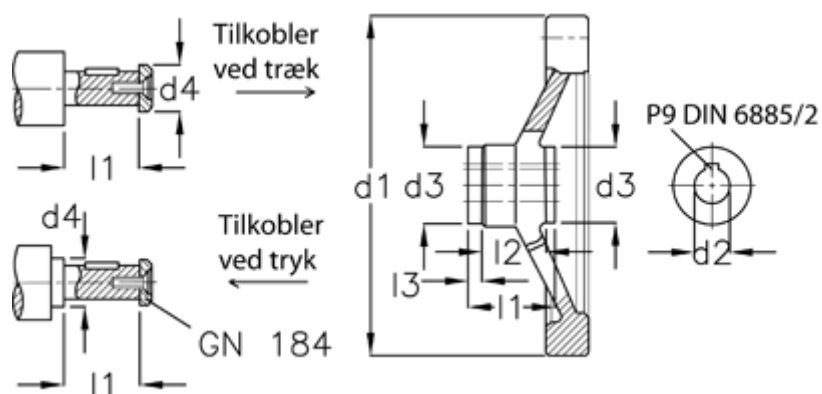

Article number: 20369306
Description: E+G Handwheel
GN 321.4-140-K14-A-DR

Measures

$d1$	=	140
$d2$ H7	=	14
$d3$	=	32
$d4$ max	=	21
$l1$	=	32.5
$l2$	=	20
$l3$	=	6